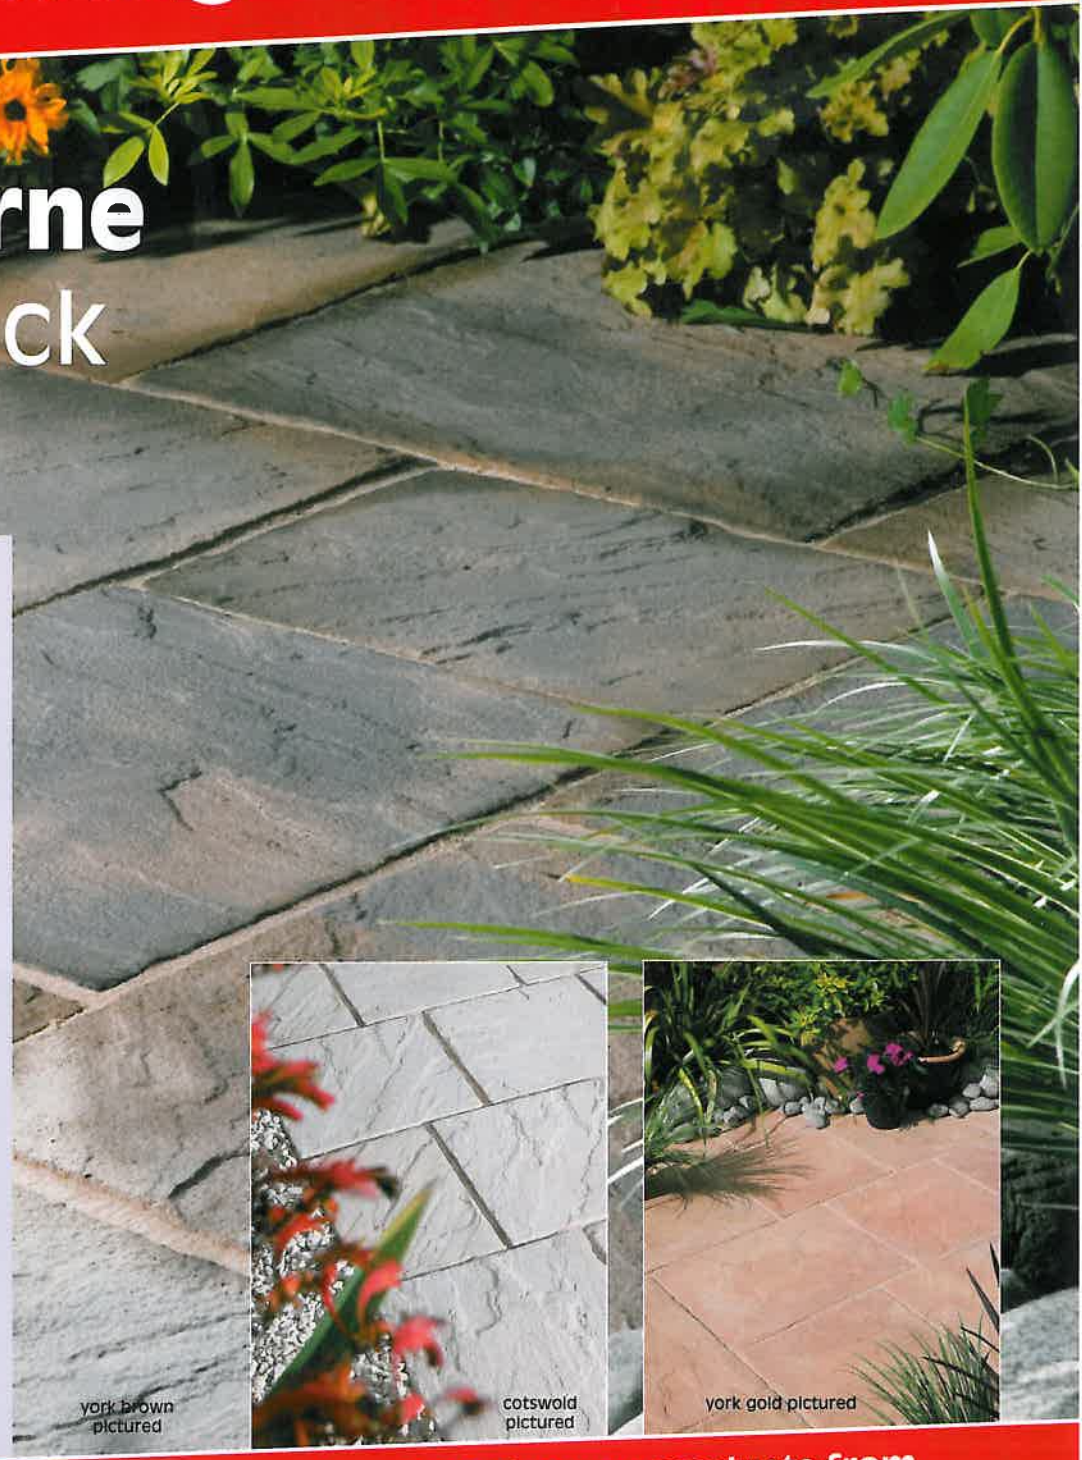

cotswold
pictured

york gold
pictured

Patio Paving Project Packs

Ashbourne patio pack 5.67m²

Stylish quality

Only £75.00 per pack
plus vat £90.00
inc vat

patio pack

colours : cotswold,
york brown, york gold &
antique cotswold

pack contains enough paving to
cover an area 3150 x 1800mm
consisting of :

- 7 - 600 x 450mm
- 14 - 450 x 450mm
- 7 - 300 x 450mm

← 3150mm →

york brown
pictured