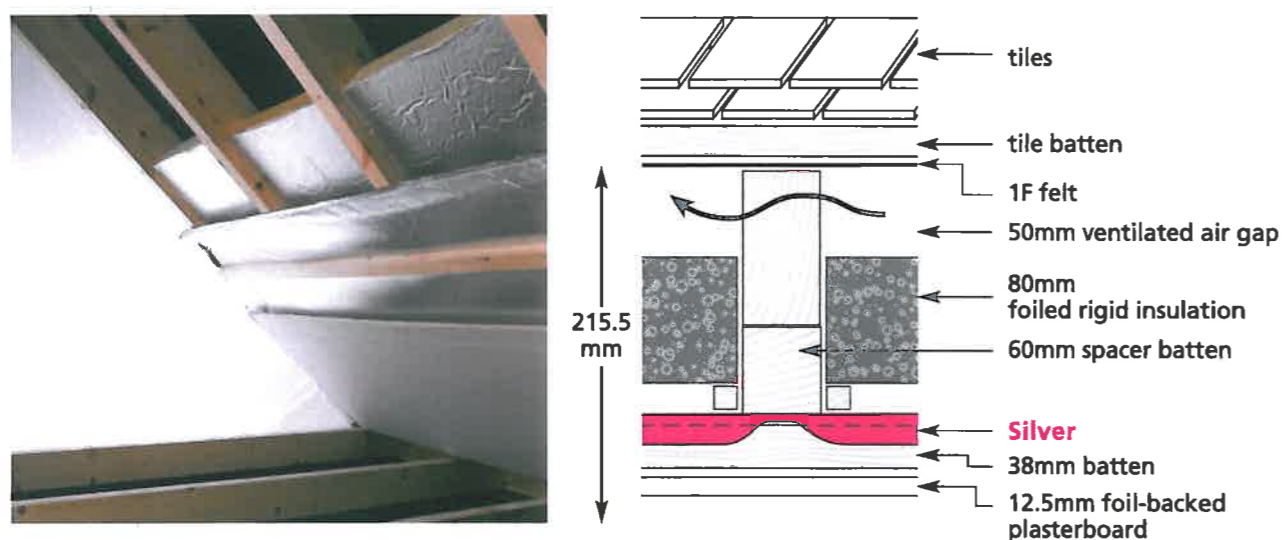

DOVE BUILDING MATERIALS

TLX Silver below rafter 0.18 solutions

A Below 100mm rafter + 70mm foiled rigid insulation

B Below 100mm rafter + 80mm foiled rigid insulation

C Below 175mm rafter + 140mm glass wool