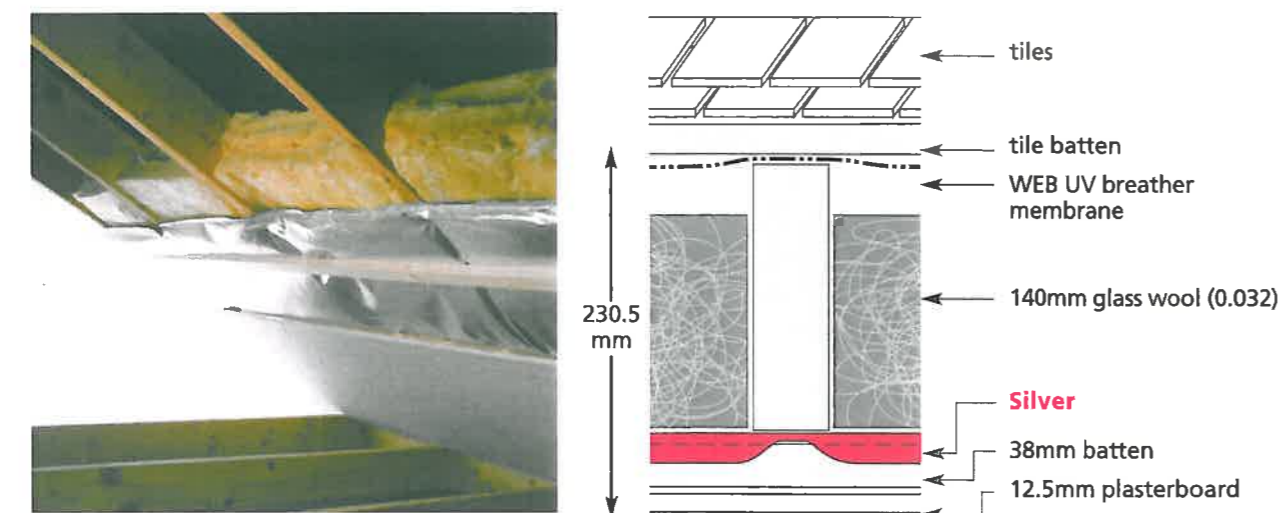

DOVE BUILDING MATERIALS

TLX Silver below rafter 0.18 solutions

A Below 100mm rafter + 70mm foiled rigid insulation

B Below 100mm rafter + 80mm foiled rigid insulation

C Below 175mm rafter + 140mm glass wool