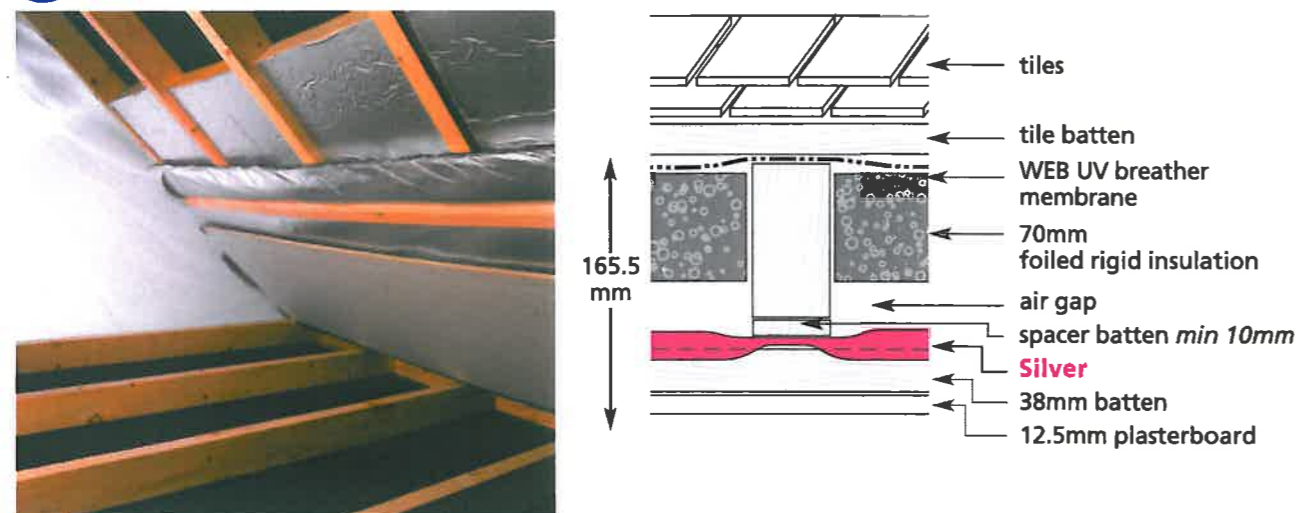

DOVE BUILDING MATERIALS

TLX Silver below rafter 0.18 solutions

A Below 100mm rafter + 70mm foiled rigid insulation

B Below 100mm rafter + 80mm foiled rigid insulation

C Below 175mm rafter + 140mm glass wool