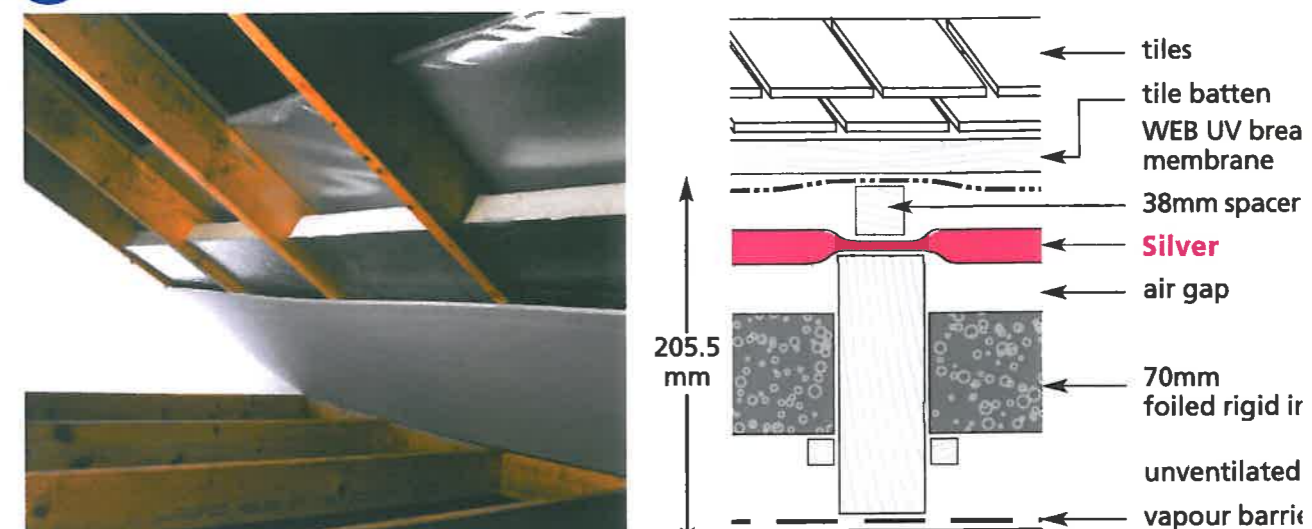

TLX Silver above rafter 0.18 solutions

D Above 150mm rafter + 70mm foiled rigid insulation