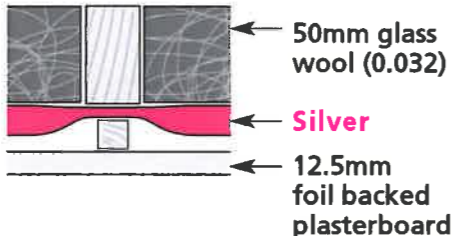

Barn Conversion Roof 0.18 solution

N Semi-exposed rafter + 95mm foiled rigid insulation

Wall 0.28 solution

F Timber frame 90mm stud

F Inside stud + foiled rigid insulation

G Inside stud + glass wool

M Solid masonry wall

M 65mm stud : inside stud + foiled rigid insulation

DOVE BUILDING MATERIALS

ASHINGTON, North Seaton Road	Tel: (01670) 819 363
BERWICK, Northumberland Road	Tel: (01289) 304 211
BIRTLEY, Shadon Way, Portobello Industrial Estate	Tel: (0191) 492 3393
BISHOP AUCKLAND, 5 Railway Street	Tel: (01388) 607 772
BOLDON 3 Station Approach East Boldon	Tel: (0191) 537 2155
CARLISLE, St. Nicholas Bridge	Tel: (01228) 542 011
HAWICK, Burnfoot Ind Est	Tel: (01450) 371 048
HEXHAM, Bridge End Ind Estate	Tel: (01434) 600 062
MARSKE, Longbeck Trading Estate	Tel: (01642) 479 166
NEWBURN, Riversdale Way Newburn Haugh Industrial Estate	Tel: (0191) 229 5050
STOCKTON, Cheltenham Road, Off Sedgfield Way, Portrack Interchange Business Park	Tel: (01642) 673 215