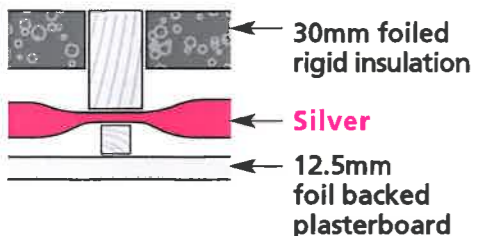

Barn Conversion Roof 0.18 solution

N Semi-exposed rafter + 95mm foiled rigid insulation

Wall 0.28 solution

F Timber frame 90mm stud

F Inside stud + foiled rigid insulation

G Inside stud + glass wool

M Solid masonry wall

M 65mm stud : inside stud + foiled rigid insulation

DOVE BUILDING MATERIALS

ASHINGTON, North Seaton Road	Tel: (01670) 819 363
BERWICK, Northumberland Road	Tel: (01289) 304 211
BIRTLEY, Shadon Way, Portobello Industrial Estate	Tel: (0191) 492 3393
BISHOP AUCKLAND, 5 Railway Street	Tel: (01388) 607 772
BOLDON 3 Station Approach East Boldon	Tel: (0191) 537 2155
CARLISLE, St. Nicholas Bridge	Tel: (01228) 542 011
HAWICK, Burnfoot Ind Est	Tel: (01450) 371 048
HEXHAM, Bridge End Ind Estate	Tel: (01434) 600 062
MARSKE, Longbeck Trading Estate	Tel: (01642) 479 166
NEWBURN, Riversdale Way Newburn Haugh Industrial Estate	Tel: (0191) 229 5050
STOCKTON, Cheltenham Road, Off Sedgfield Way, Portrack Interchange Business Park	Tel: (01642) 673 215