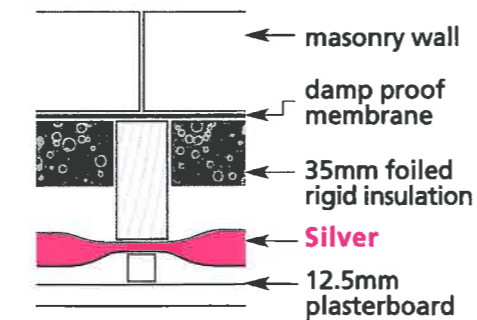

Barn Conversion Roof 0.18 solution

N Semi-exposed rafter + 95mm foiled rigid insulation

Wall 0.28 solution

F Timber frame 90mm stud

F Inside stud + foiled rigid insulation

G Inside stud + glass wool

M Solid masonry wall

M 65mm stud : inside stud + foiled rigid insulation

DOVE BUILDING MATERIALS

ASHINGTON, North Seaton Road	Tel: (01670) 819 363
BERWICK, Northumberland Road	Tel: (01289) 304 211
BIRTLEY, Shadon Way, Portobello Industrial Estate	Tel: (0191) 492 3393
BISHOP AUCKLAND, 5 Railway Street	Tel: (01388) 607 772
BOLDON 3 Station Approach East Boldon	Tel: (0191) 537 2155
CARLISLE, St. Nicholas Bridge	Tel: (01228) 542 011
HAWICK, Burnfoot Ind Est	Tel: (01450) 371 048
HEXHAM, Bridge End Ind Estate	Tel: (01434) 600 062
MARSKE, Longbeck Trading Estate	Tel: (01642) 479 166
NEWBURN, Riversdale Way Newburn Haugh Industrial Estate	Tel: (0191) 229 5050
STOCKTON, Cheltenham Road, Off Sedgfield Way, Portrack Interchange Business Park	Tel: (01642) 673 215