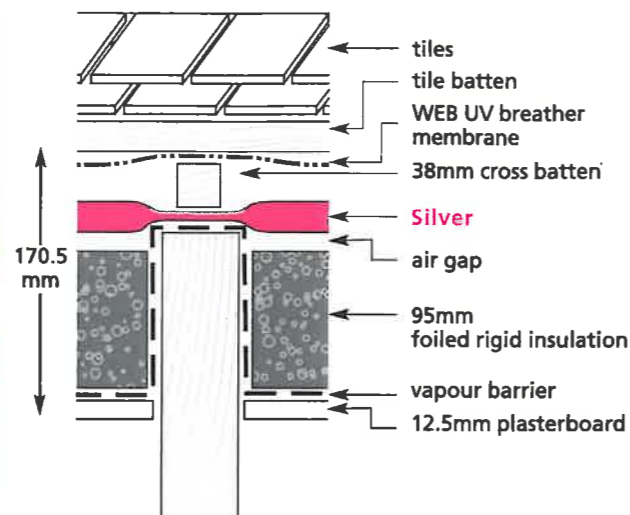

Barn Conversion Roof 0.18 solution

N Semi-exposed rafter + 95mm foiled rigid insulation

Wall 0.28 solution

F Timber frame 90mm stud

F Inside stud + foiled rigid insulation

G Inside stud + glass wool

M Solid masonry wall

M 65mm stud : inside stud + foiled rigid insulation

DOVE BUILDING MATERIALS

ASHINGTON, North Seaton Road	Tel: (01670) 819 363
BERWICK, Northumberland Road	Tel: (01289) 304 211
BIRTLEY, Shadon Way, Portobello Industrial Estate	Tel: (0191) 492 3393
BISHOP AUCKLAND, 5 Railway Street	Tel: (01388) 607 772
BOLDON 3 Station Approach East Boldon	Tel: (0191) 537 2155
CARLISLE, St. Nicholas Bridge	Tel: (01228) 542 011
HAWICK, Burnfoot Ind Est	Tel: (01450) 371 048
HEXHAM, Bridge End Ind Estate	Tel: (01434) 600 062
MARSKE, Longbeck Trading Estate	Tel: (01642) 479 166
NEWBURN, Riversdale Way Newburn Haugh Industrial Estate	Tel: (0191) 229 5050
STOCKTON, Cheltenham Road, Off Sedgfield Way, Portrack Interchange Business Park	Tel: (01642) 673 215