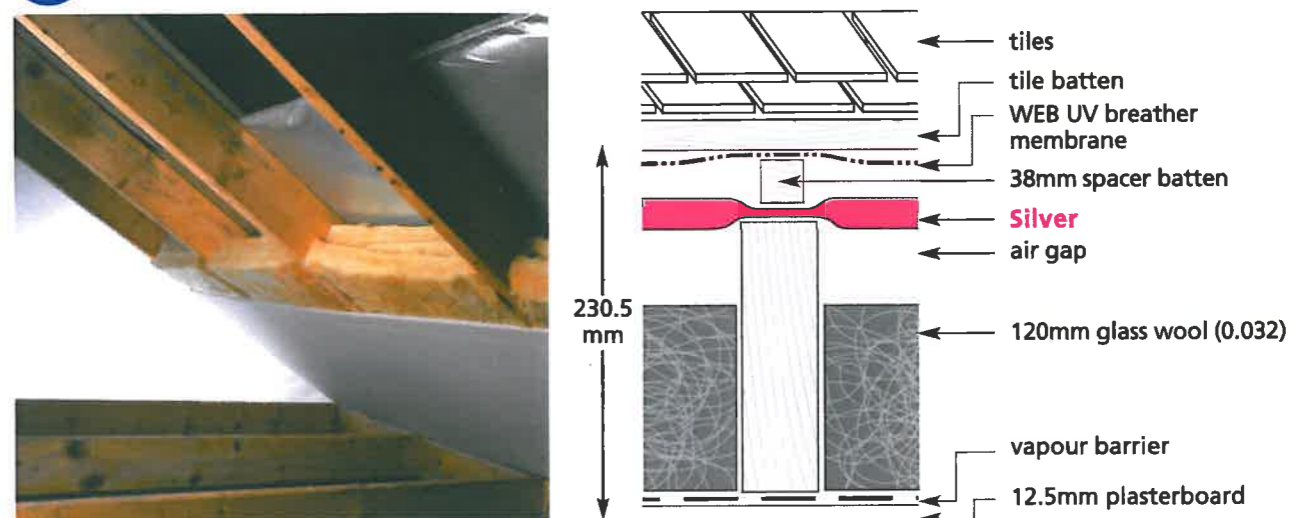

E Above rafter + 120mm glass wool

Minimum thickness of additional insulation with TLX Silver

	target U-value W/m².K		
	0.20	0.18	0.16
foiled rigid insulation	55mm	70mm	80mm
glass wool (0.040W/mK)	120mm	150mm	175mm
glass wool (0.044W/mK)	130mm	160mm	190mm

Contact the thermal hotline

01204 674 730

for technical advice or visit
www.webdynamics.co.uk

Please contact your local Dove branch for further details and pricing • Large range of insulation products in stock